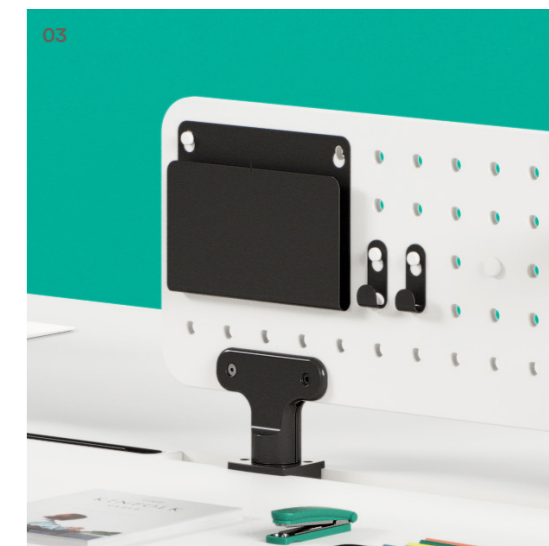

Workstation Okiddoki

Furniture for the Curious

Okidoki Workstation

For business.
For pleasure.

Okidoki workstations bring a sense of casual cool into the office, as its cheeky personality is always on display. Get creative with solid timber legs and a range of seasonal finishes and watch Okidoki workstations brighten any workplace.

- 01 Shelf and Concrete Pot
- 02 Okidoki Timber Legs and Aluminium Frame
- 03 Document Holder and Hooks
- 04 Okidoki Seasonal Finishes Available for Frame and Sandblasted Painted Legs (*Pink Salt*)

- 05 Workstation Screen Finishes Available in Matching Plywood, Light or Dark Grey PET, or Upholstered in Customer-Supplied Fabric (*Dark Grey PET*)
- 06 Spacer Block Insert and Screen Brackets Powdercoated to Match Frame (*Noir*)

Okidoki Workstation

For business. For pleasure.

Okidoki workstations bring a sense of casual cool into the office, as its cheeky personality is always on display. Get creative with solid timber legs and a range of seasonal finishes and watch Okidoki workstations brighten any workplace.