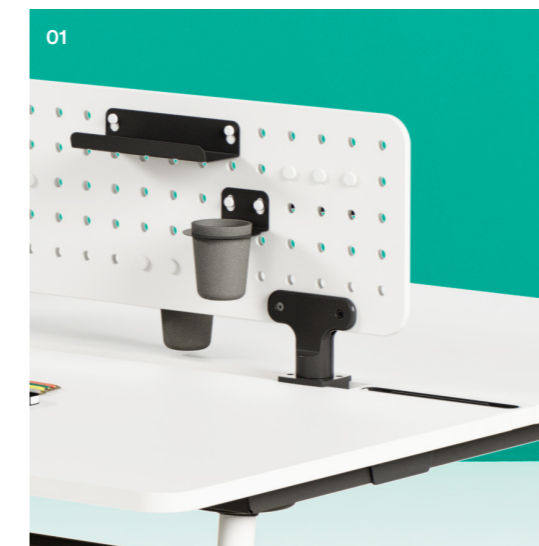

Workstation Okiddoki

Furniture for the Curious

Okidoki Workstation

For business.
For pleasure.

Okidoki workstations bring a sense of casual cool into the office, as its cheeky personality is always on display. Get creative with solid timber legs and a range of seasonal finishes and watch Okidoki workstations brighten any workplace.

- 01 Shelf and Concrete Pot
- 02 Okidoki Timber Legs and Aluminium Frame
- 03 Document Holder and Hooks
- 04 Okidoki Seasonal Finishes Available for Frame and Sandblasted Painted Legs (*Pink Salt*)

- 05 Workstation Screen Finishes Available in Matching Plywood, Light or Dark Grey PET, or Upholstered in Customer-Supplied Fabric (*Dark Grey PET*)
- 06 Spacer Block Insert and Screen Brackets Powdercoated to Match Frame (*Noir*)

Okidoki Workstation

For business. For pleasure.

Okidoki workstations bring a sense of casual cool into the office, as its cheeky personality is always on display. Get creative with solid timber legs and a range of seasonal finishes and watch Okidoki workstations brighten any workplace.