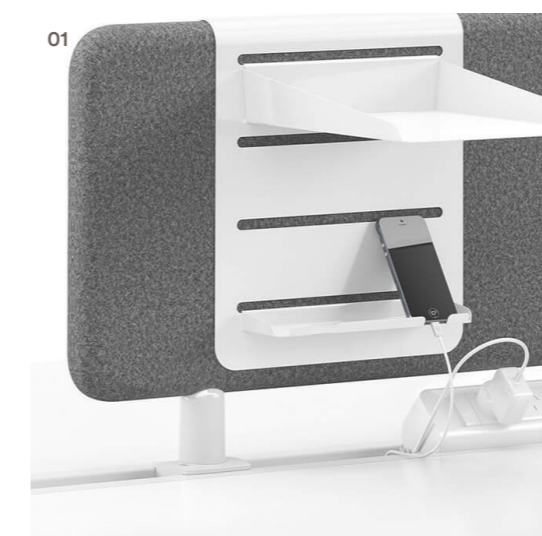

01 Workstation Screens
Our Workstation Screens can be fabric upholstered to suit customer needs. Screens are also available in Acoustic PET.

in our current season powdercoat colours listed. Custom colours are also available. Central Accessory Rail is available in white as standard.

02 Frame Finishes
Supported by steel framework, Moment legs are made from aluminium, polished as standard. Moment is also available

03 Cable Management
Our wire cable management basket comes standard as black powdercoat.