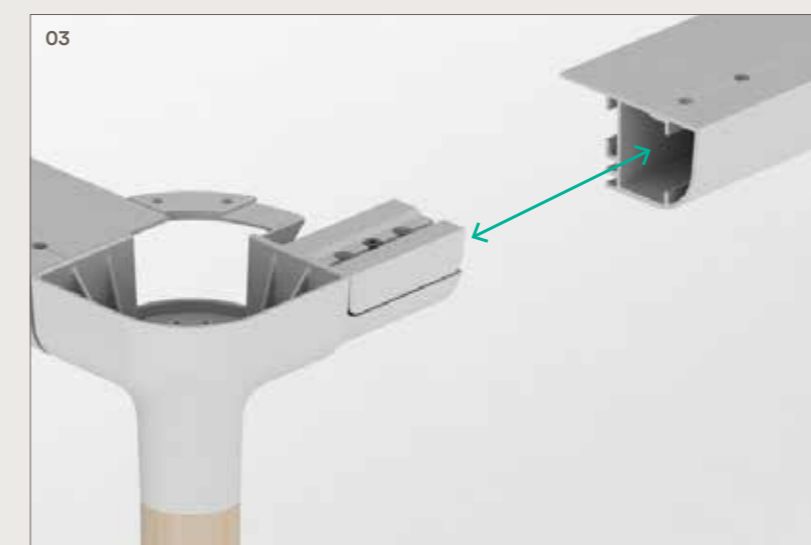

Standing Height

Table

With ingenious cable reticulation concealed within solid timber legs, and the option to supply power via our Seamless Power Modules, there's more to Diva 1.1 than meets the eye.

Commanding attention yet yielding to workplace practicalities, Diva 1.1 still blends style and substance with ease, offering a range of finishes and configurations to suit any office space.

01 Simplified foot profile

02 Diva 1.1 allows for power and data cables to be run through the legs, to a centrally located Seamless powerbox

03 The die cast Leg to Rail Connectors feature our patented rail connector design which eliminates exposed screws

Meeting Table

01 Diva 1.1 is available at three heights and is able to span up to 4000mm in length with just 4 legs.

Diva 1.1

Exceptionally stylish; reassuringly practical.

Introducing Diva 1.1 – the younger sister of the beloved Diva. Showcasing the same striking wooden exterior, and featuring a cleaner, more streamlined design, Diva 1.1 offers a more cost-effective and flexible solution for the modern workplace.