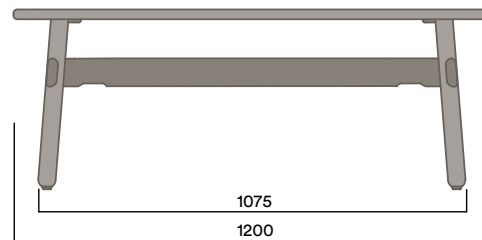

Seat Pad

Upholstered Seat Pad

Customer Specified Fabric

Maximum Load
Seats

200kg
2

* Walnut available on application

OKS-1080

Okidoki Bench