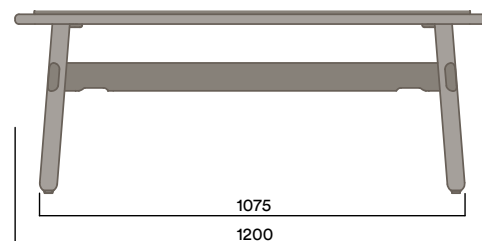

OKS-1081

Upholstered Okidoki Bench