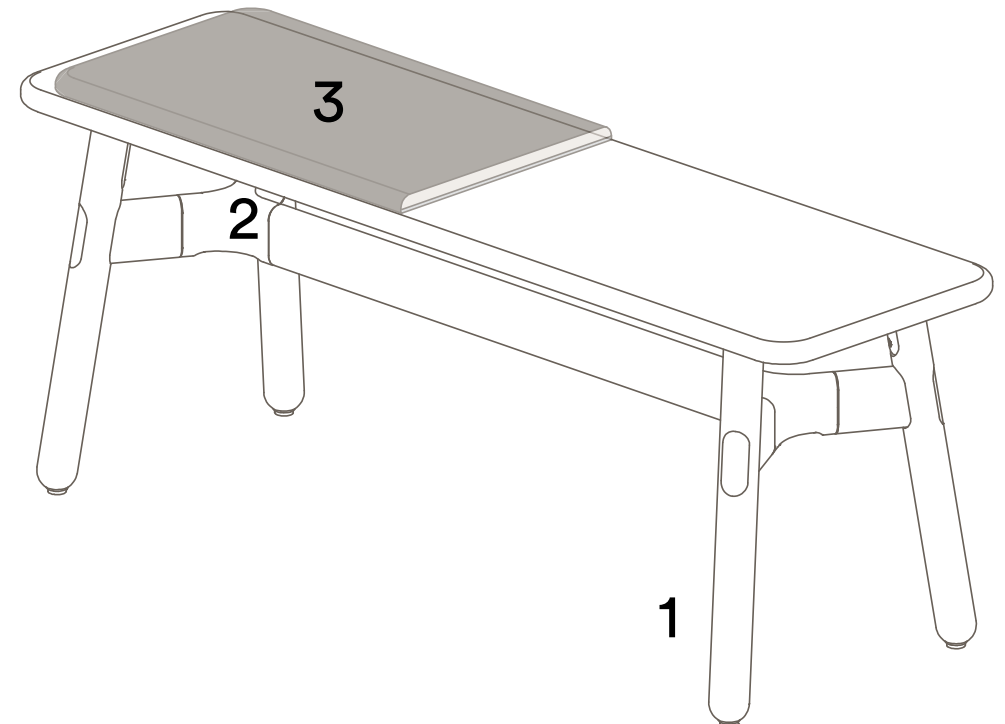

Colours are representative only, please check with your Thinking Works Consultant to view samples of any specific colour.

* Walnut available on application