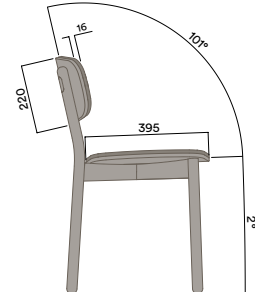

Upholstered Seat & Back Pad