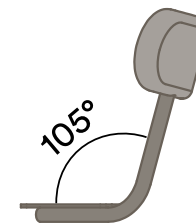

Backrest is supplied loose and requires assembly to Okidoki stool on site.

Height from Seat

160

175

330

Maximum Load
Seats

100kg
1

* Walnut available on application