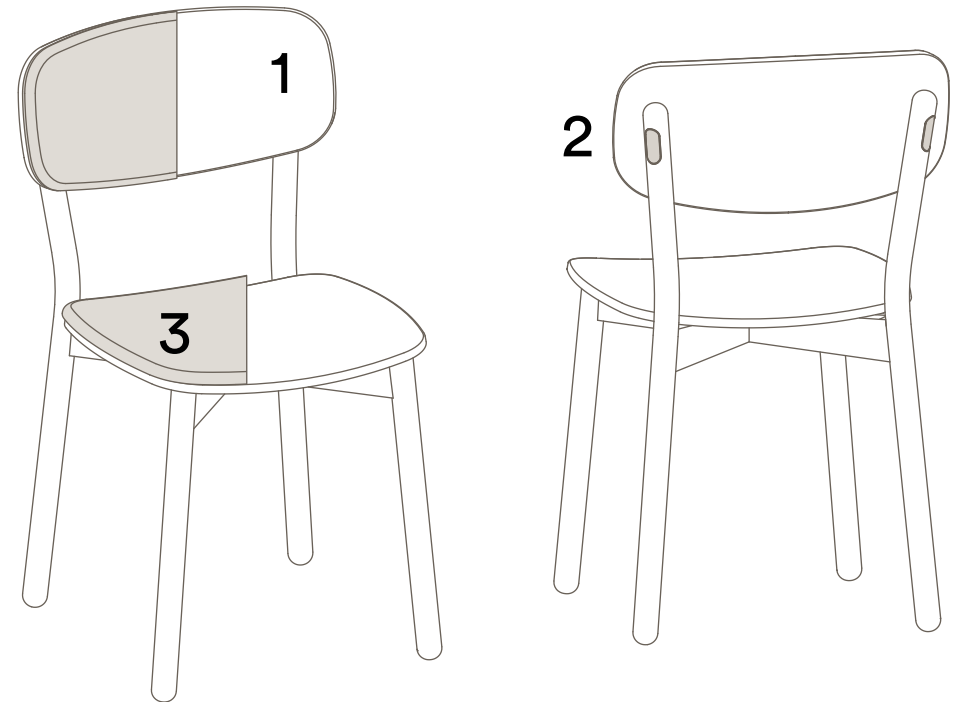

Colours are representative only, please check with your Thinking Works consultant to view samples of any specific colour.