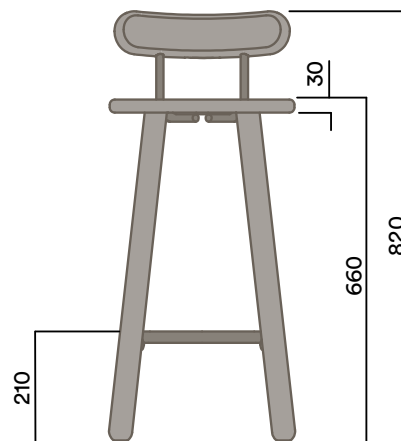

OKL-2100 & OKL-2110

Timber Seat + Backrest