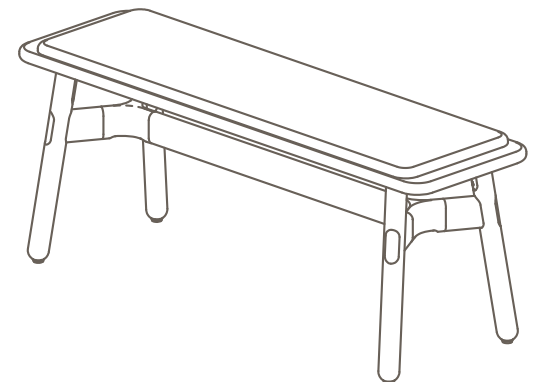

OKS-1081

Upholstered Okidoki Bench