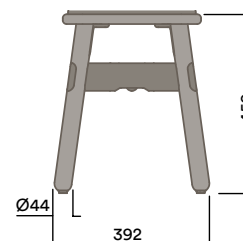

OKS-1081

Upholstered Okidoki Bench