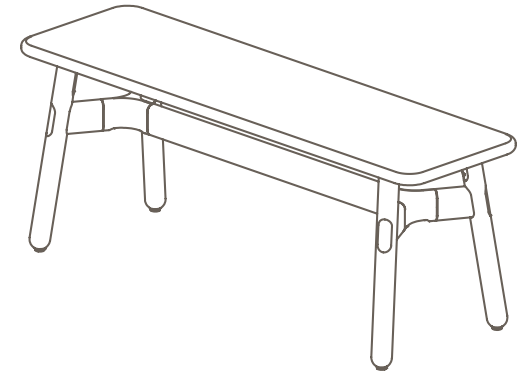

Seat Pad

Upholstered Seat Pad

Customer Specified Fabric

Maximum Load
Seats

200kg
2

* Walnut available on application

OKS-1080

Okidoki Bench