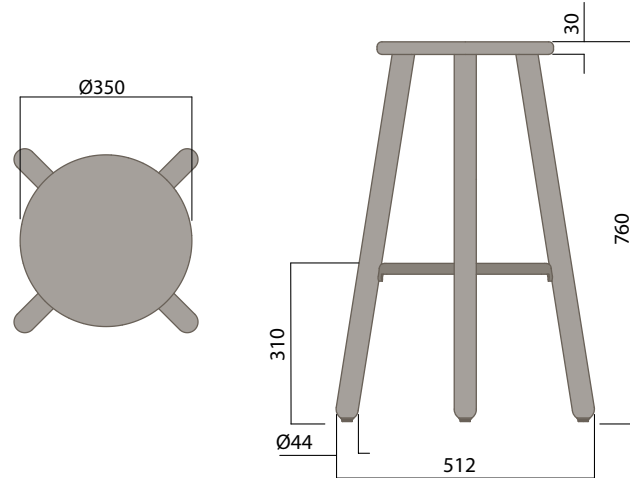

Seat Pad

Upholstered Seat Pad

- a. Customer Specified Fabric

Maximum Load
Seats

100kg
1

* Walnut available on application

OKL-3000 & OKL-3010

High Stool - Timber Seat