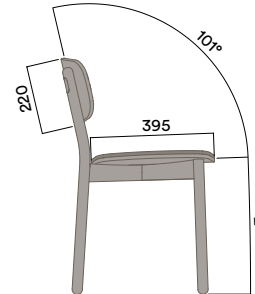

OKS-4021 / OKS-4022

Chair

Upholstered Seat & Back Pad

Maximum Load
Seats

100kg
1

Specification

If you would like a sample set of any of our finishes, please call us on 61 (0)2 9726 7177 or e-mail at sales@thinkingw.com.