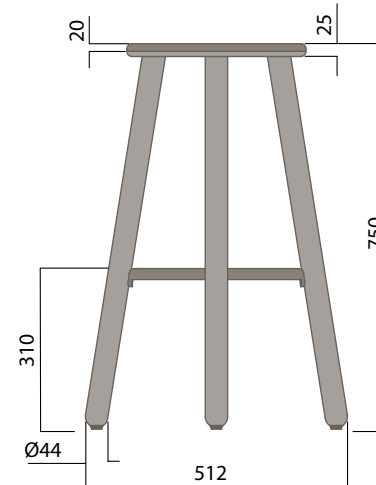

Upholstered Seat Pad