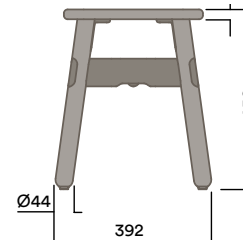

Seat Pad

Upholstered Seat Pad

Customer Specified Fabric

Maximum Load
Seats

200kg
2

* Walnut available on application

OKS-1080

Okidoki Bench