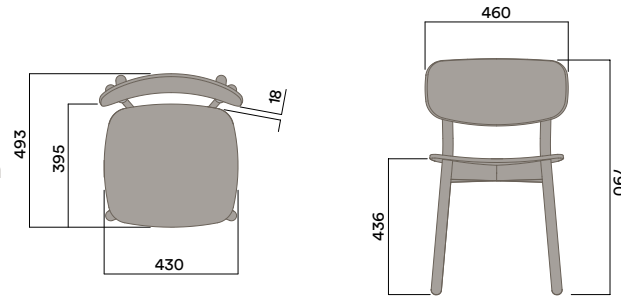

Chairs

Materials Information

Seat and Legs

Timber

- a. Ash - Standard
- b. Walnut - Standard
- c. Seasonal solid colour with timber grain

Dress Cap Finish

Aluminium Dress Cap

- a. Blanc (standard)
- b. Noir
- c. Double Cream
- d. Pink Salt
- e. Nocturnelle
- f. Morello
- g. Scotland Sky
- h. Green Smoke
- i. Moonshine
- j. Byron Blue
- k. Axel

Back & Seat Pad

Upholstered Seat Pad

Customer Specified Fabric

OKS-4000

Chair