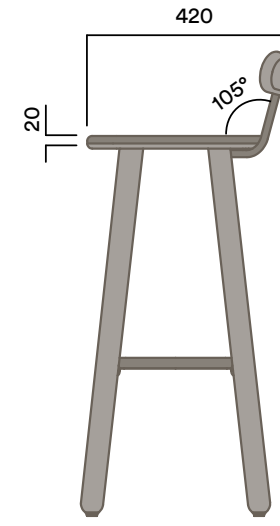

Upholstered Seat Pad

OKL-3100 & OKL-3110

Timber Seat + Backrest

Upholstered Seat Pad + Backrest

Stools with Backrest

Materials Information

OKS-1070

Timber Backrest for retro fitting**