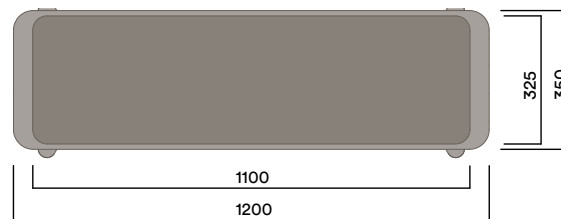

OKS-1081

Upholstered Okidoki Bench