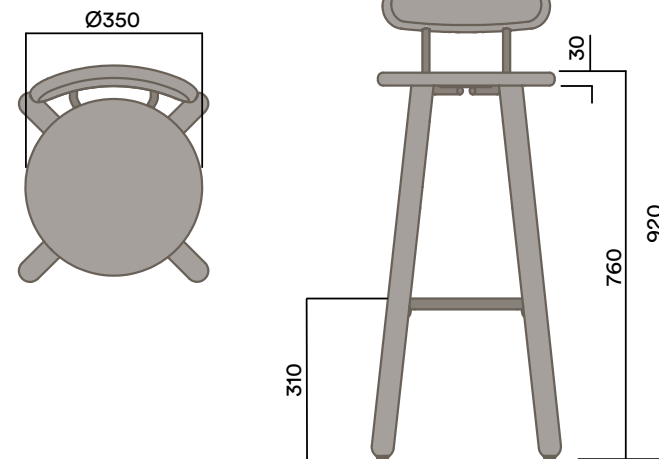

OKL-3100 & OKL-3110

Timber Seat + Backrest