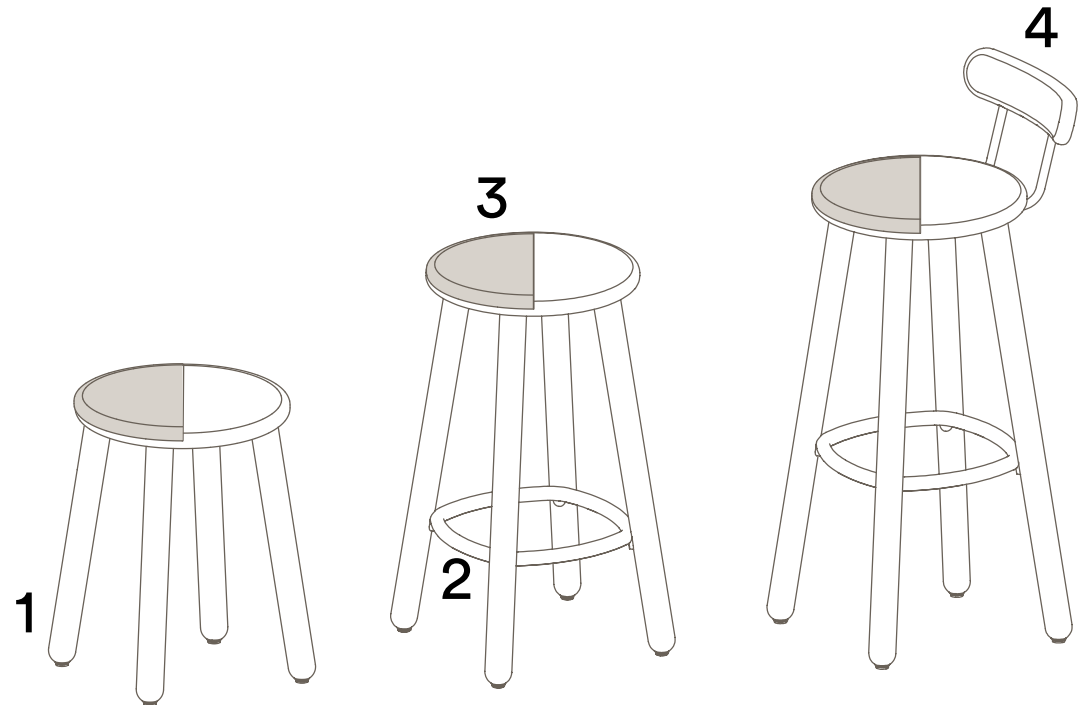

Colours are representative only, please check with your Thinking Works Consultant to view samples of any specific colour.

* Walnut available on application